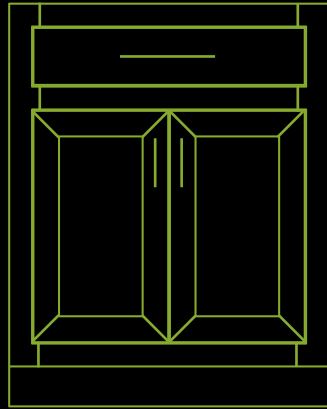

TRADITIONAL

- Face Frame, 1/2" Overlay
- Five Piece Miter Doors
- Mouldings
- Classic Style
- Wood Tones
- Timeless
- Rustic

TRANSITIONAL

- Mixture of Face Frame Inset and 1/2" Overlay
- Warm, Up-to-date
- Organic Materials
- Cove Crown Moulding
- Elegance
- Mixture of Elements

MODERN

- Frameless, Full Overlay
- No Mouldings
- Minimal and Sleek Aesthetics
- Smooth, Soft Surfaces
- Practical
- Functional
- Clean Lines
- Organizational
- Simplistic

TRADITIONAL

TRANSITIONAL

MODERN

Scan to
learn more.