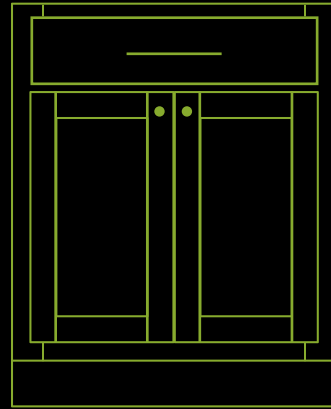

TRADITIONAL

- Face Frame, 1/2" Overlay
- Five Piece Miter Doors
- Mouldings
- Classic Style
- Wood Tones
- Timeless
- Rustic

TRANSITIONAL

- Mixture of Face Frame Inset and 1/2" Overlay
- Warm, Up-to-date
- Organic Materials
- Cove Crown Moulding
- Elegance
- Mixture of Elements

MODERN

- Frameless, Full Overlay
- No Mouldings
- Minimal and Sleek Aesthetics
- Smooth, Soft Surfaces
- Practical
- Functional
- Clean Lines
- Organizational
- Simplistic

TRADITIONAL

TRANSITIONAL

MODERN

Scan to
learn more.